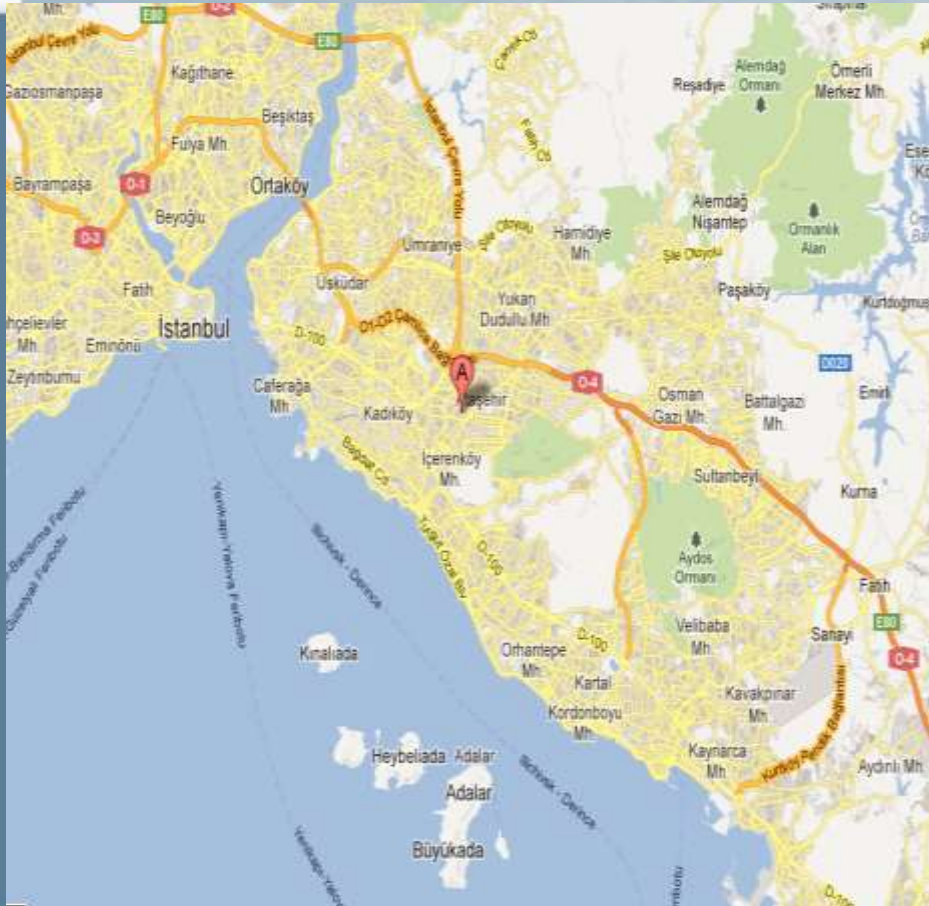

The image features a solid blue background with a repeating damask pattern. The pattern consists of intricate, symmetrical floral and scrollwork motifs in a slightly darker shade of blue. In the center of the image, the word "Location" is written in a clean, white, sans-serif font. The top right corner of the image is rounded.

# Location

# Location

Dedeman Bostancı is located in Bostancı, one of the central districts of Istanbul on the Asian Side. In close proximity to the city's elite shopping districts, as well as art and cultural centres, Dedeman Park Bostancı is conveniently located at a pivotal point of transport systems. Only 30 km from Sabiha Gökçen Airport and 200 metres to the nearest metro station Dedeman Park Bostancı offers the perfect location for any transportation.